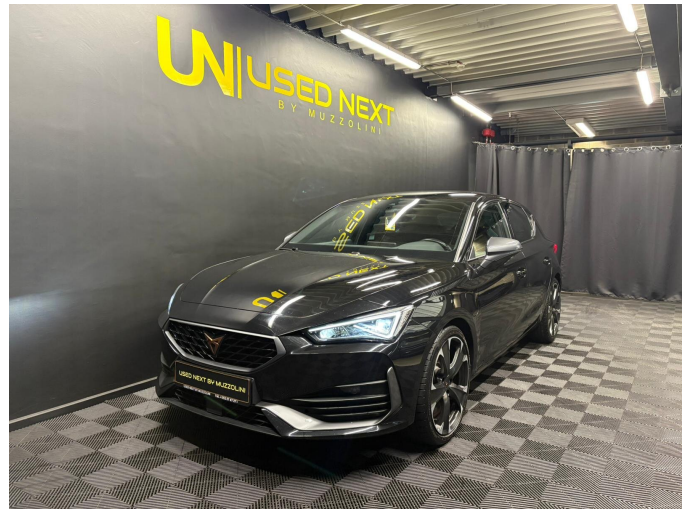

## Cupra Leon 1.4 e-Hybrid 245 CH DSG Keyless/ACC/Mirror Link+

Reference	26030
Power	180 kw/245 hp
Bodytype	Berline
State	2nd hand
1st registration	10/2022
Mileage	51179 km
Fuel	Electro/gasoline
Color	Black
Interior	Black Tissue

### Options

ABS	DAB radio	Light sensor
Adaptive Cruise Control	Daytime lights	Multifunction steering wheel
Air conditioning	Digital cockpit	Navigation system GPS
Airbag - driver	Distance warning system	On-board computer
Airbag passenger	Electric heated seats	Parking sensors
Alloy Wheels	Electric mirrors	Power assisted steering
Ambient lighting	Electric side mirrors	Radio
Android Auto	Electric windows	Radio/mp3
Apple CarPlay	Electronic parking brake	Rain sensor
Armrest	Emergency tyre repair kit	Road sign recognition
Automatic climate control	ESP	Sound system
Automatic climate control, 2 zones	Heated steering wheel	Speed limit control system
Automatic Start/Stop	Hill start assist	Sport seats
Automatically dimming interior mirror	ISOFIX	Sports package
Bluetooth	Keyless Entry	Touchscreen
Central locking	Leather steering wheel	USB
Central locking remote control	LED headlights	Warranty
Cruise Control		