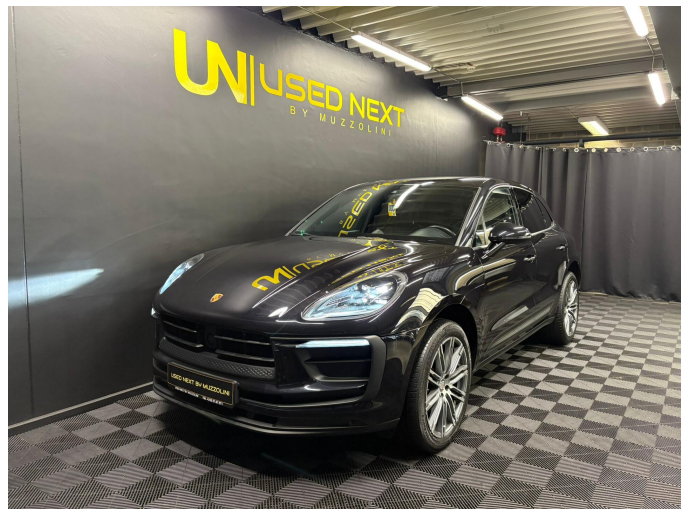

Porsche Macan 265cv

Reference	25755
Power	195 kw/265 hp
Bodytype	SUV
State	2nd hand
1st registration	03/2023
Mileage	46833 km
Fuel	Gasoline
Color	Black
Interior	Black

Options

ABS	ESP	Panoramic roof
Airbag - driver	Fog lights	Parking camera
Airbag passenger	Full service history	Parking sensors front
Airbags - side	Full-LED headlights	Parking sensors rear
Alloy Wheels	Hands-free	Power assisted steering
Armrest	Immobilizer	Rain sensor
Automatic climate control	Integrated music streaming	Rearseats 1/3 - 2/3
Automatic Start/Stop	ISOFIX	Shift paddles
Bluetooth	Leather interior design	Sport seats
Central locking	Leather steering wheel	Sports version
Central locking remote control	LED daytime running lights	Summer tyres
Cruise Control	Light sensor	Sunroof
Electric heated seats	Luggage rack	Tinted windows
Electric mirrors	Lumbar support	Touchscreen
Electric seat adjustment	Multifunction steering wheel	Tyre pressure monitoring
Electric windows	Navigation system GPS	USB
Electronic parking brake	Non- smoker vehicle	Voice control
Elektrische achterklep	On-board computer	Warranty
Emergency Brake Assist		

Info

FIND ALL OUR VEHICLES IN STOCK ON WWW.USEDNEXT.LU

Guaranteed services Used Next By Muzzolini for private customers :

- Financing solutions
- Take back your old vehicle
- Registration of your future vehicle in your country of residence (Luxembourg, France and Belgium)
- Review of your new vehicle by our mechanical workshops
- 12-month warranty for safe driving