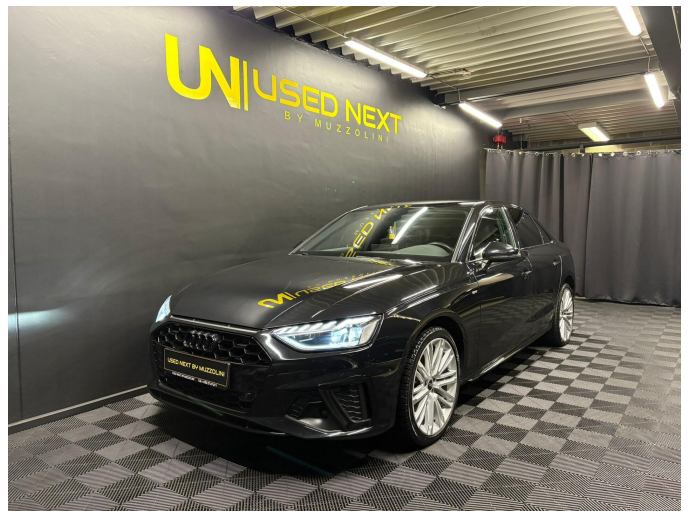

Audi A4 35 TFSI - SLINE auto CAMERA/CUIR

Reference	25721
Power	110 kw/150 hp
Bodytype	Berline
State	2nd hand
1st registration	01/2023
Mileage	27316 km
Fuel	Gasoline
Color	Black
Interior	Grey Leather

Options

ABS	Electric heated seats	Light sensor
Adaptive Cruise Control	Electric mirrors	Multifunction steering wheel
Air conditioning	Electric seat adjustment	Navigation system GPS
Airbag passenger	Electric side mirrors	On-board computer
Airbags - rear	Electric windows	Parking camera
Airbags - side	Electronic parking brake	Parking sensors
Alloy Wheels	Emergency tyre repair kit	Parking sensors front
Automatic climate control	ESP	Parking sensors rear
Automatic climate control, 2 zones	Full-LED headlights	Radio
Automatically dimming interior mirror	Hands-free	Rain sensor
Bluetooth	Hill start assist	Road sign recognition
Central locking	ISOFIX	Sound system
Cruise Control	Keyless Entry	Speed limit control system
DAB radio	Leather interior design	Sport seats
Daytime lights	Leather steering wheel	Sports suspension
Digital cockpit	LED daytime running lights	USB
Directional headlights	LED headlights	