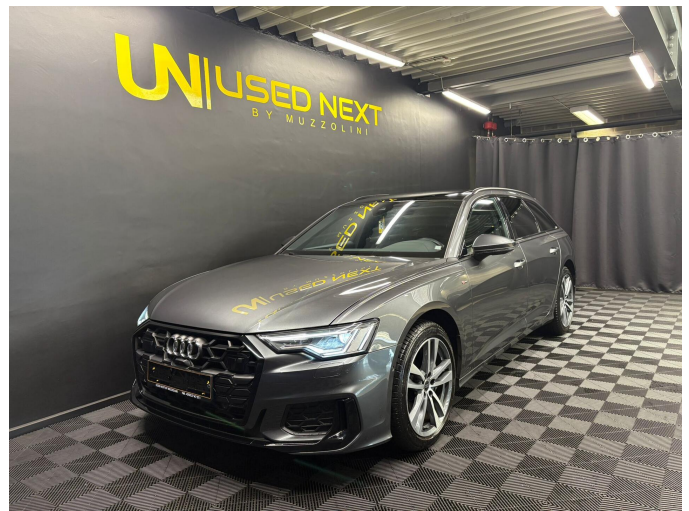

Audi A6 AVANT 50TDI S-LINE quattro PANO/CUIR/CAMERA

Reference	25394
Power	210 kw/286 hp
Bodytype	Break
State	2nd hand
1st registration	02/2024
Mileage	20059 km
Fuel	Diesel
Color	Grey
Interior	Black Leather

Options

ABS	Directional headlights	On-board computer
Adaptive Cruise Control	Electric heated seats	Panoramic roof
Air conditioning	Electric mirrors	Parking camera
Airbag - driver	Electric side mirrors	Parking sensors
Airbag passenger	Electric windows	Parking sensors front
Airbags - rear	Electronic parking brake	Parking sensors rear
Alloy Wheels	Elektrische achterklep	Power assisted steering
Ambient lighting	Emergency tyre repair kit	Radio
Android Auto	ESP	Radio/mp3
Apple CarPlay	Fatigue detection	Rain sensor
Armrest	Full-LED headlights	Road sign recognition
Automatic climate control	High beam assist	Shift paddles
Automatic climate control, 2 zones	Hill start assist	Sound system
Automatic climate control, 3 zones	ISOFIX	Speed limit control system
Automatic climate control, 4 zones	Lane departure warning system	Sport seats
Automatic Start/Stop	Leather interior design	Sports suspension
Automatically dimming interior mirror	Leather steering wheel	Sports version
Bluetooth	LED daytime running lights	Tinted windows
Central locking	LED headlights	Touchscreen
Central locking remote control	Light sensor	Trekhaak
Cruise Control	Multifunction steering wheel	USB
Digital cockpit	Navigation system GPS	Warranty