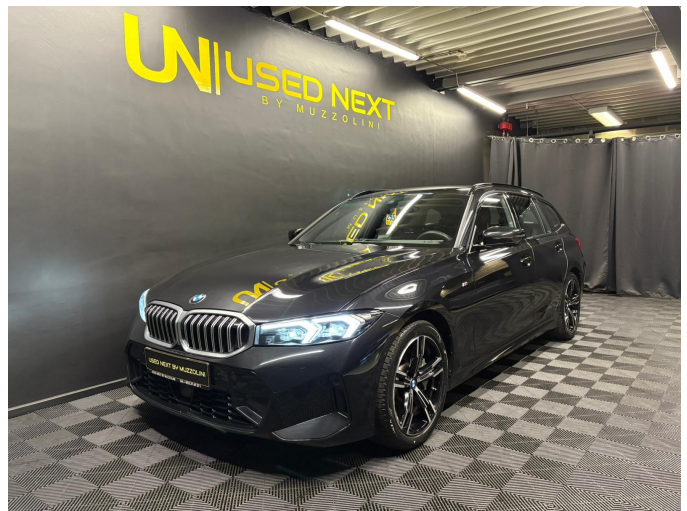

## BMW 330 M-Sport Touring xDrive auto

Reference	25299
Power	180 kw/245 hp
Bodytype	Break
State	2nd hand
1st registration	09/2024
Mileage	29902 km
Fuel	Gasoline
Color	Black
Interior	Black Part leather